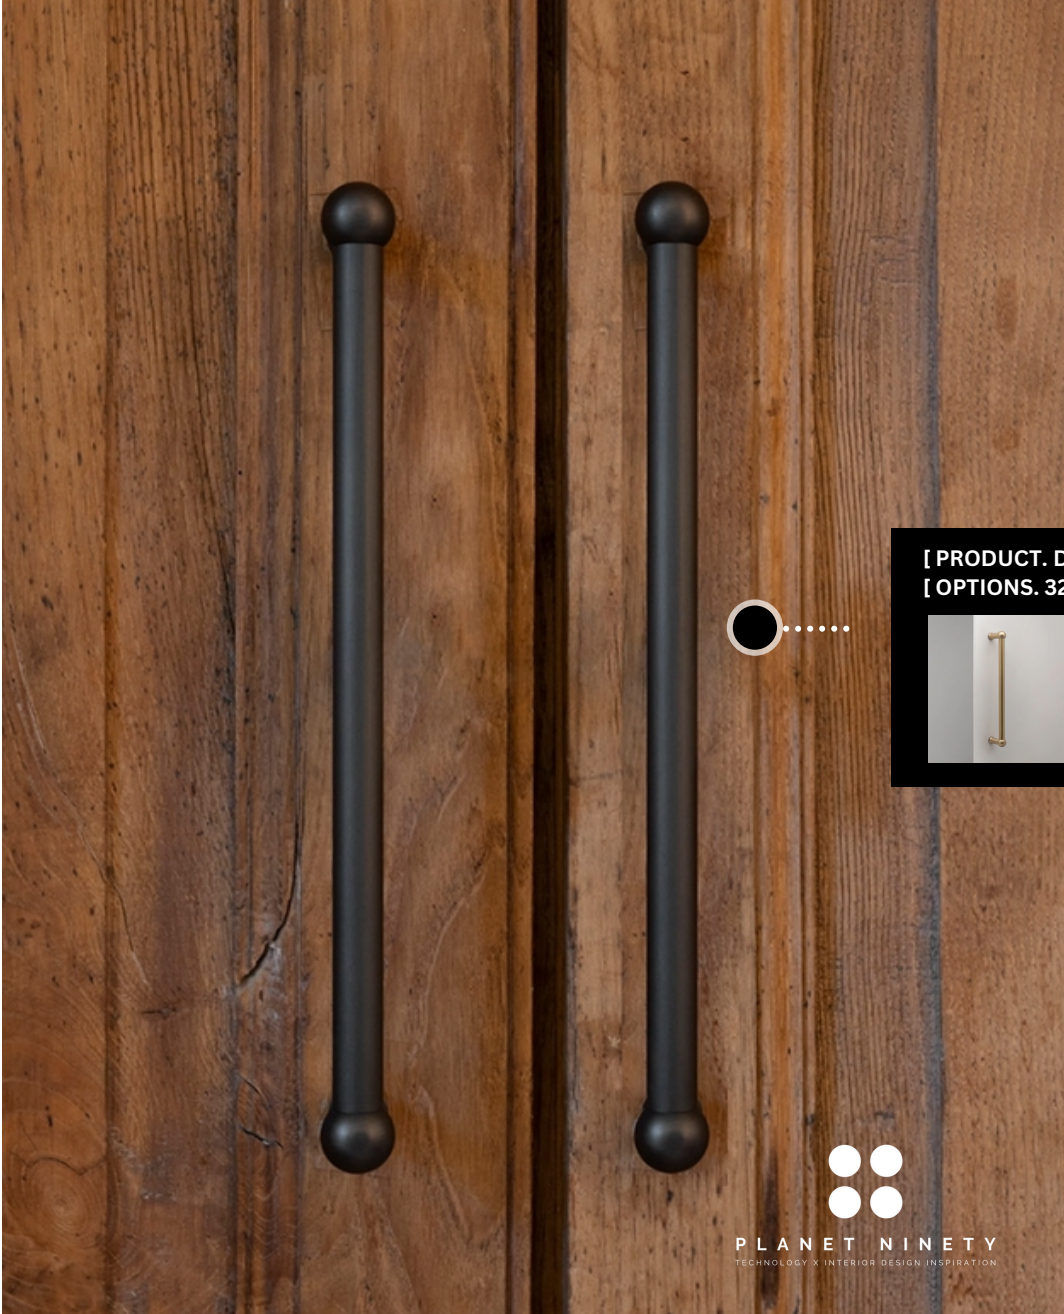

[PRODUCT. DOOR HANDLE/ HARPER/ T-BAR]

DOOR HARDWARE

TYPE: PULL HANDLE

FINISH: BRASS  NICKEL  BRONZE 

[PRODUCT. DOOR HANDLE/ HARPER/ PULLBAR]
[OPTIONS. 320MM / 500MM]

PLANET NINETY
TECHNOLOGY X INTERIOR DESIGN INSPIRATION