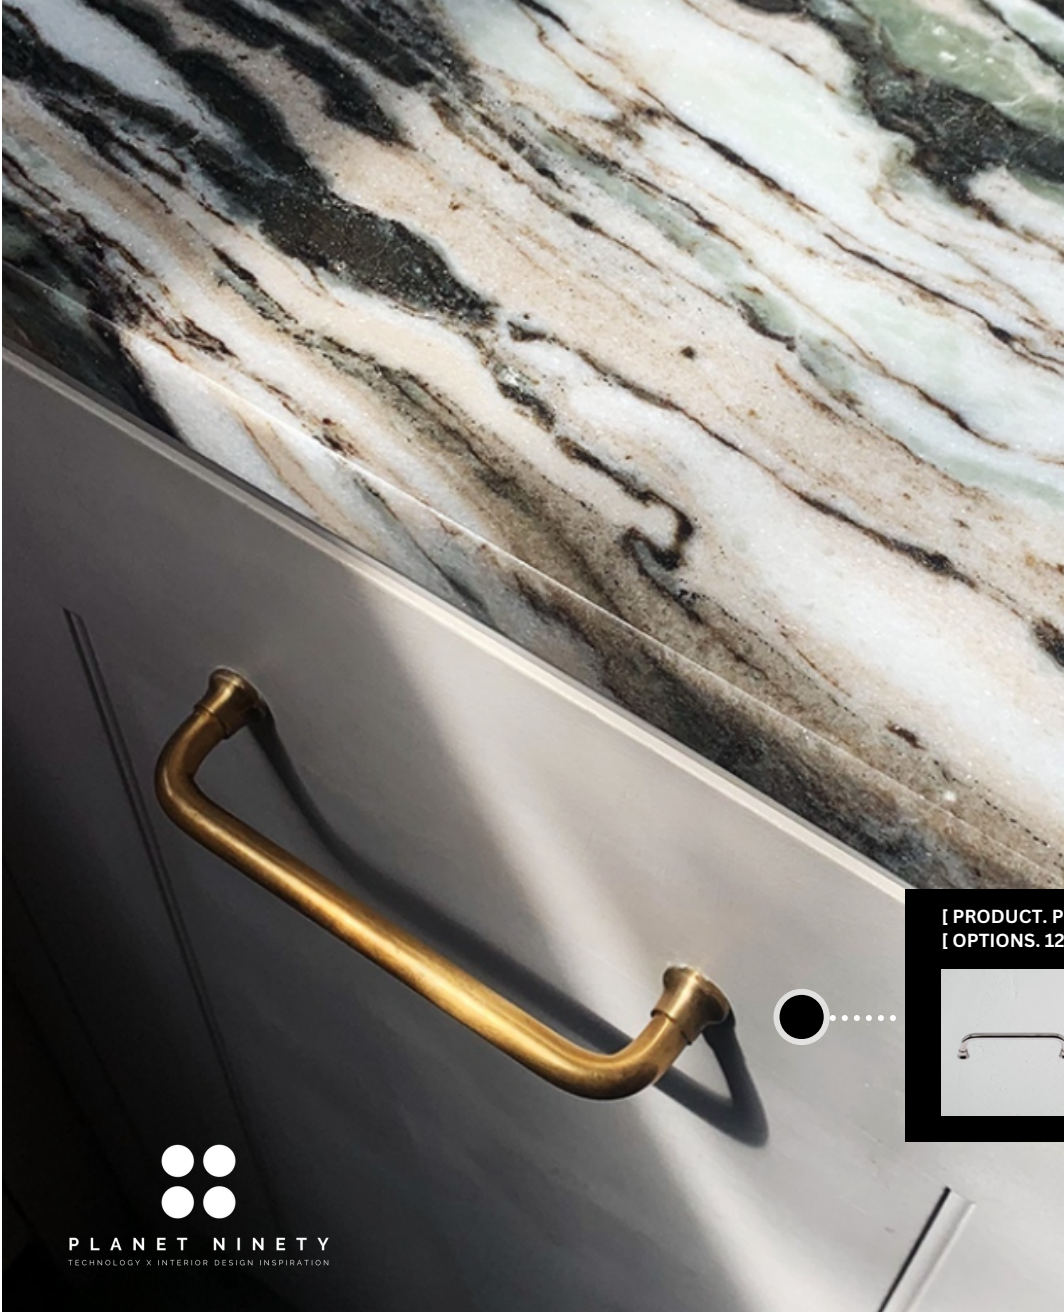

CABINET HARDWARE

TYPE: PULL HANDLE

FINISH: BRASS NICKEL BRONZE

[PRODUCT. PULL HANDLE/ SYCAMORE]
[OPTIONS. 128MM / 224MM / 384MM]