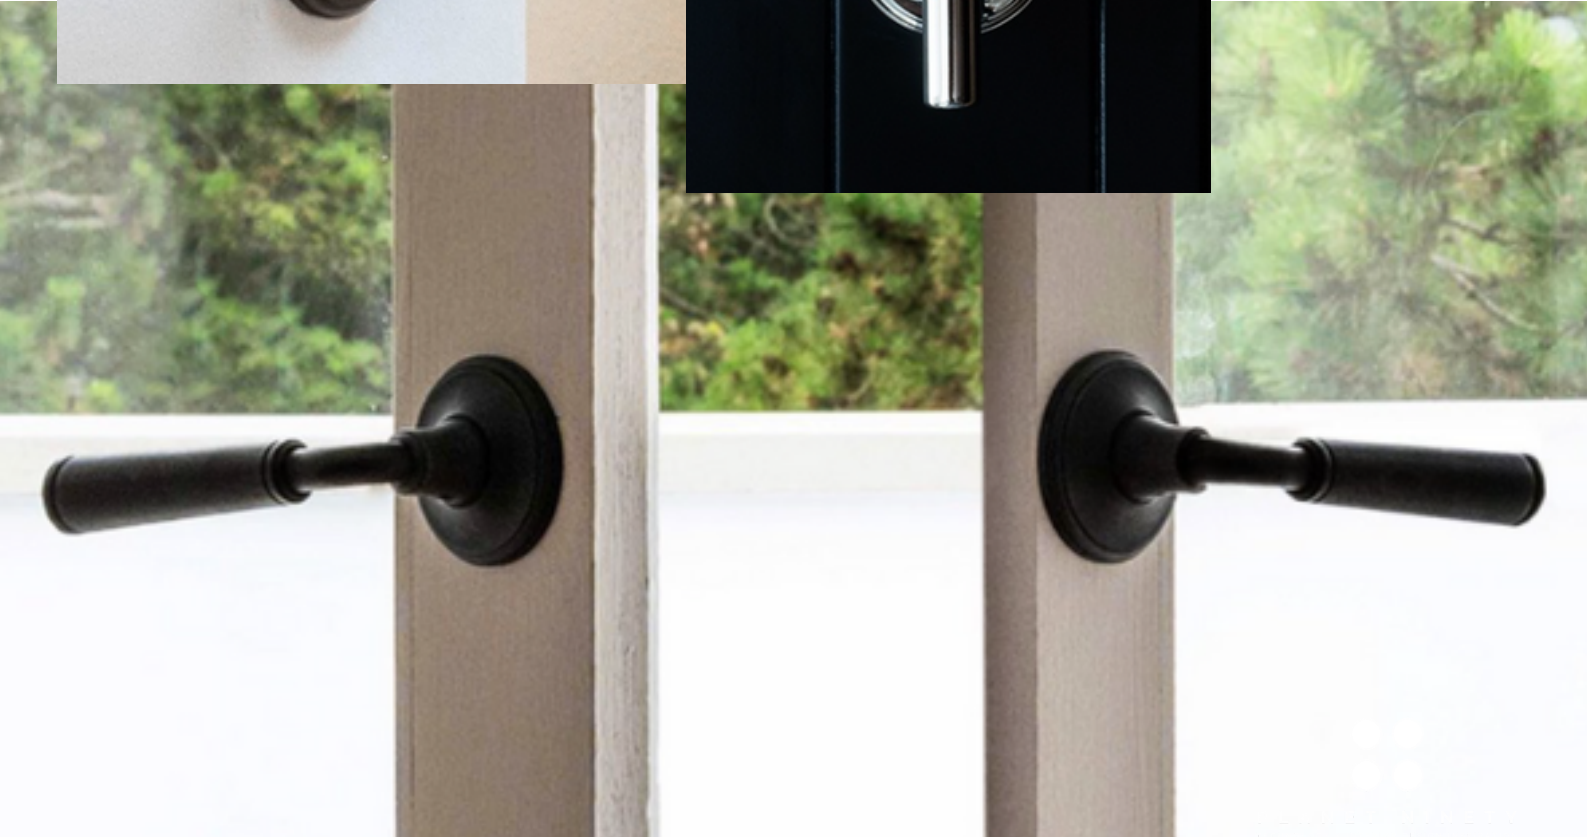

DOOR HARDWARE

FINISH: ● ● ●

TYPE: DOOR KNOBS | LEVER HANDLES | PULL HANDLES | DOOR HINGES
KEY ESCUTCHEONS | THUMBTURNS | DOORSTOPS

[DOOR HARDWARE.]

DOOR HARDWARE

TYPE: DOOR KNOB

FINISH: BRASS  NICKEL  BRONZE 