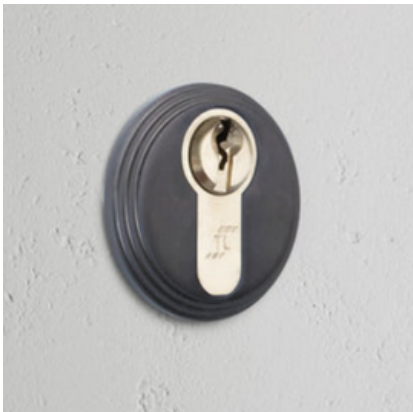

TYPE: LEVER HANDLE

FINISH: BRASS  NICKEL  BRONZE 

[DOOR HARDWARE.]

[Product. Door Handle/ Digby/ Bronze]

DOOR HARDWARE

TYPE: T-BAR HANDLE

FINISH: BRASS  NICKEL  BRONZE 

PLANET NINETY
TECHNOLOGY X INTERIOR DESIGN INSPIRATION

FINISH: BRASS  NICKEL  BRONZE 

DOOR HARDWARE

TYPE: KEY ESCUTCHEON

FINISH: BRASS  NICKEL  BRONZE 

[PRODUCT. KEY ESCUTCHEON/ WARWICK]

[PRODUCT. KEY ESCUTCHEON/ CANNING]

PLANET N
TECHNOLOGY X INTERIOR DESIGN

[DOOR HARDWARE.]

[Product. Door Handle/ Harber/ T-Bar/ Brass]

[Product. Key Escutcheon/ Warwick/ Brass]

DOOR HARDWARE

TYPE: THUMBTURN

FINISH: BRASS  NICKEL  BRONZE 

[PRODUCT. THUMBTURN/ WARWICK]

[PRODUCT. THUMBTURN/ CANNING]

[DOOR HARDWARE.]

[Product. 2G Dimmer Switch/ Bronze]

[Product. Door Handle/ Harbor/ Bronze]

[Product. Thumbturn/ Canning/ Bronze]

DOOR HARDWARE

TYPE: DOOR STOP

FINISH: BRASS  NICKEL  BRONZE 

[PRODUCT. DOOR STOP/ CLIFTON HALF MOON]