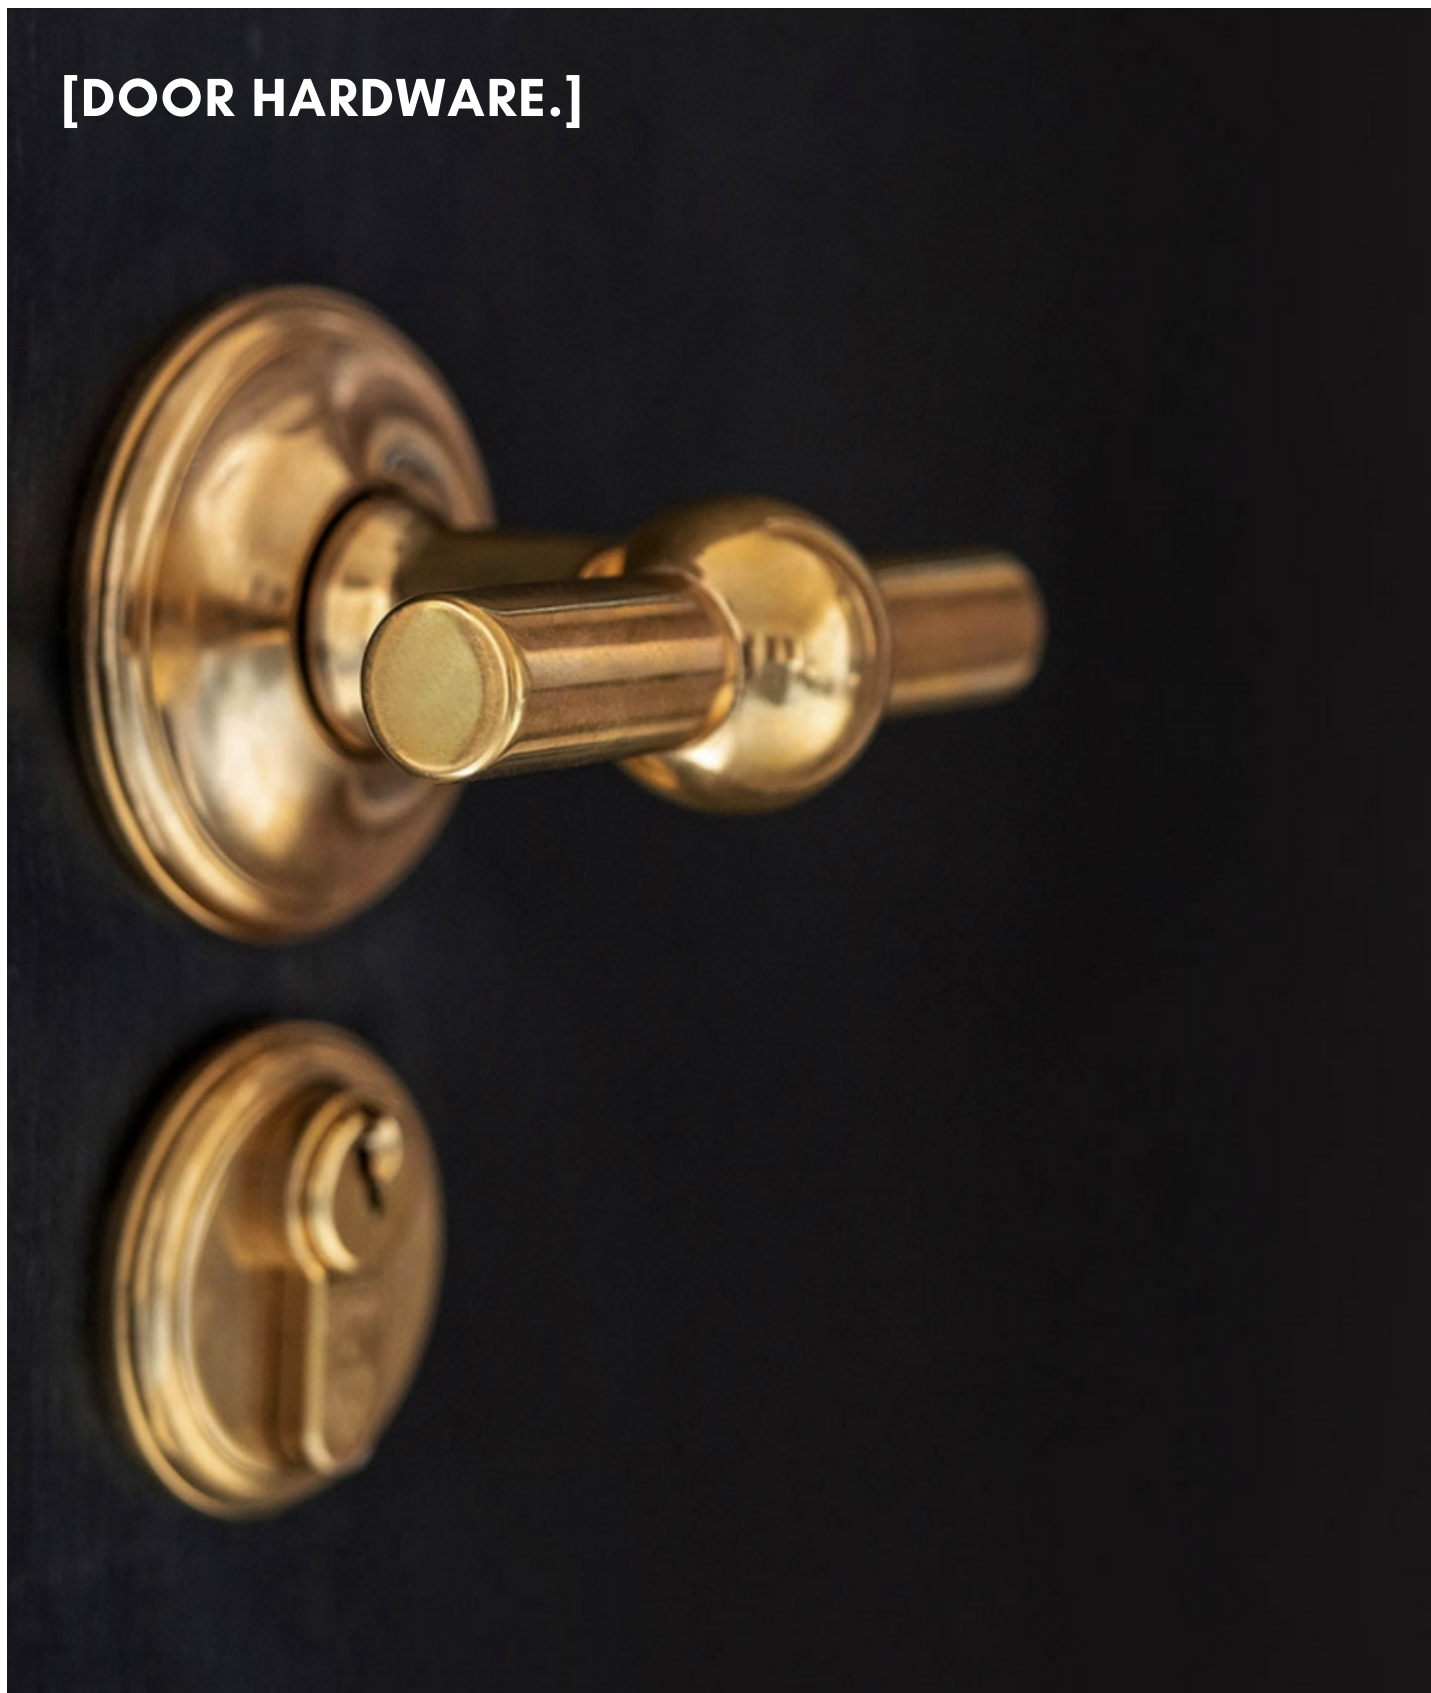

[Product. Door Handle/ Harber/ T-Bar/ Brass]

[Product. Key Escutcheon/ Warwick/ Brass]

DOOR HARDWARE

TYPE: THUMBTURN

FINISH: BRASS  NICKEL  BRONZE 

[PRODUCT. THUMBTURN/ WARWICK]

[PRODUCT. THUMBTURN/ CANNING]