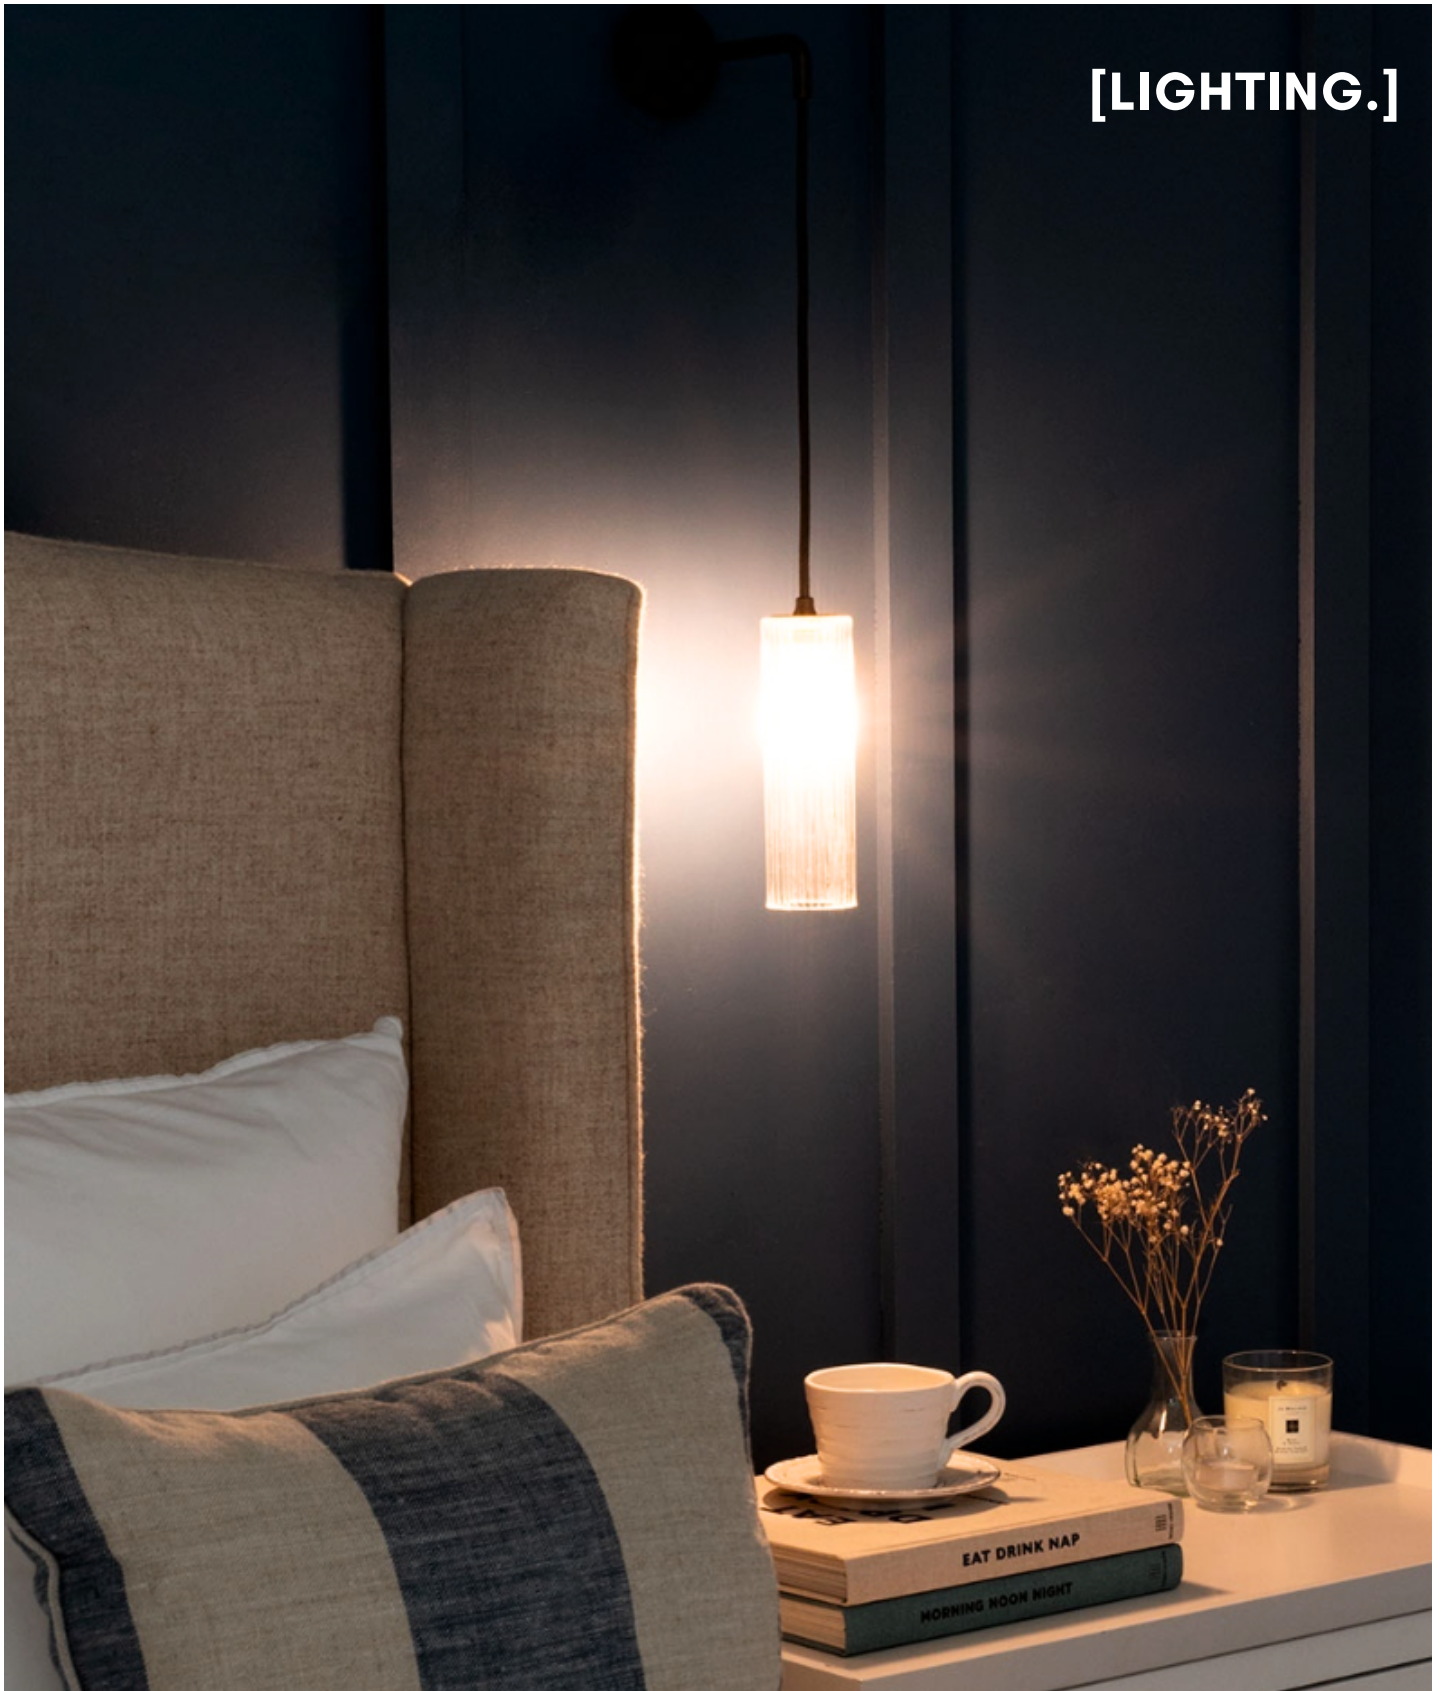

FINISH: BRASS  NICKEL  BRONZE 

[Product. Wall Light/ Hanging/ Richmond/ Fluted Glass]

LIGHTING

TYPE: WALL LIGHT

FINISH: BRASS  NICKEL  BRONZE 

PLANET NINETY
TECHNOLOGY X INTERIOR DESIGN INSPIRATION

[LIGHTING.]