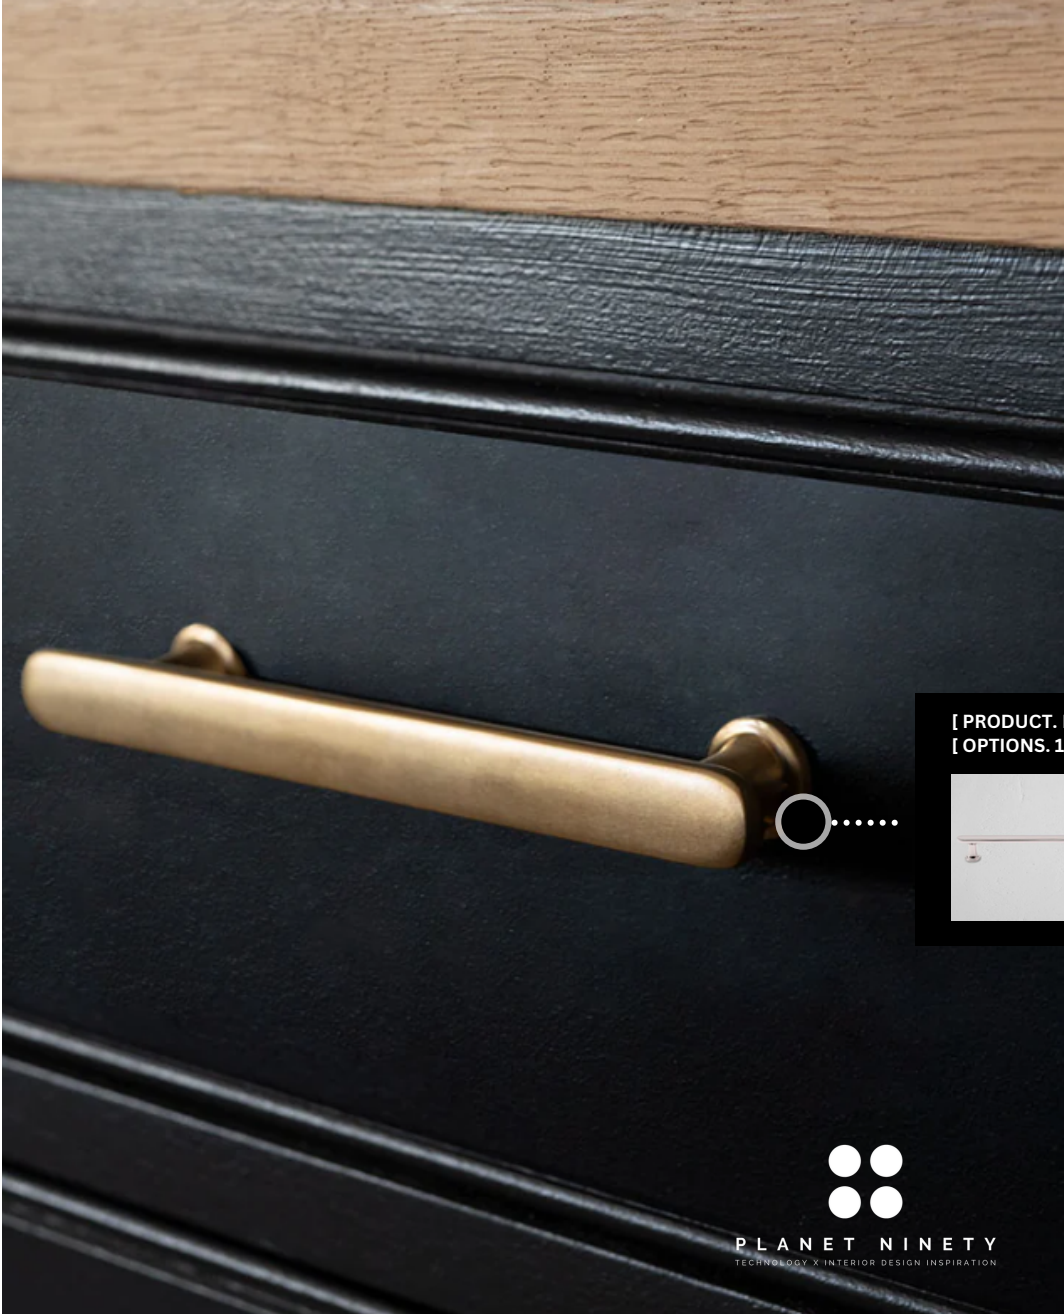

CABINET HARDWARE

TYPE: PULL HANDLE

FINISH: BRASS NICKEL BRONZE

[PRODUCT. PULL HANDLE/ MILLINER]
[OPTIONS. 128MM / 224MM / 384MM]

PLANET NINETY
TECHNOLOGY X INTERIOR DESIGN INSPIRATION