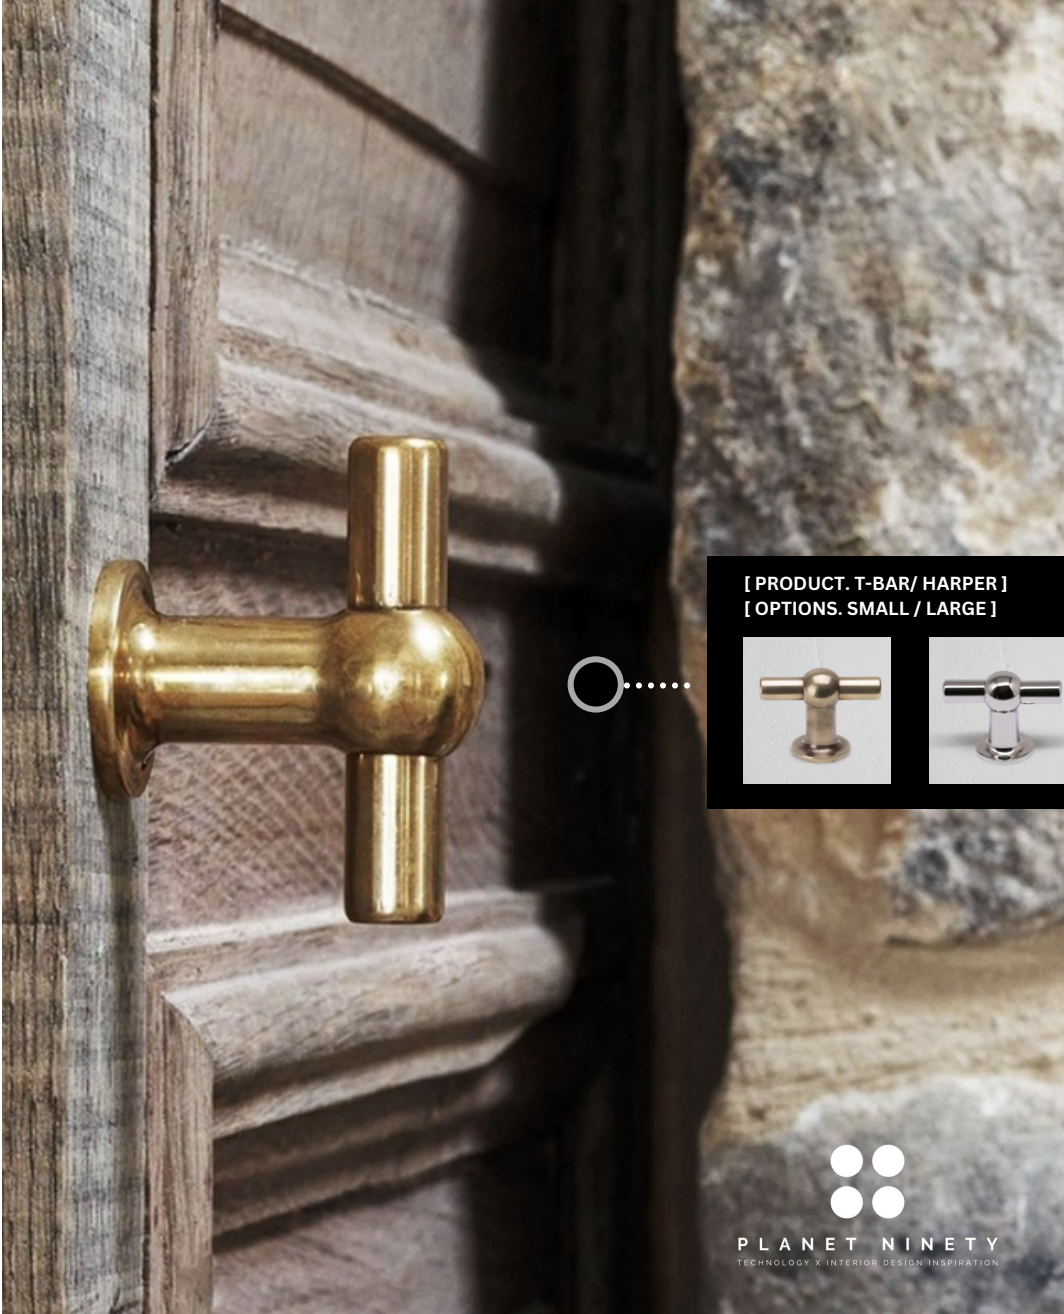

[CABINET HARDWARE.]

[Product. Furniture Knob/ Milliner/ Bronze]

CABINET HARDWARE

TYPE: T-BAR

FINISH: BRASS  NICKEL  BRONZE 

[PRODUCT. T-BAR/ HARPER]
[OPTIONS. SMALL / LARGE]

PLANET NINETY
TECHNOLOGY X INTERIOR DESIGN INSPIRATION

CEYLON

LAND OF SO...

ALL INFORMATION FROM GOVERNMENT

The Monkeys to Good Business
Women Design

CABINET HARDWARE

TYPE: CUP HANDLE

FINISH: BRASS  NICKEL  BRONZE 

[PRODUCT. CUP HANDLE/ ELM]
[OPTIONS. 84MM / 164MM]