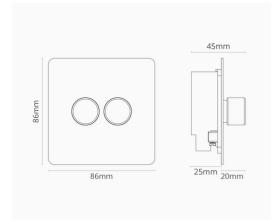

DIMMER SWITCH/ 2G

DIMMING:
SUITABLE FOR
TRAILING OR
LEADING EDGE

MATERIALS:
SOLID METALS