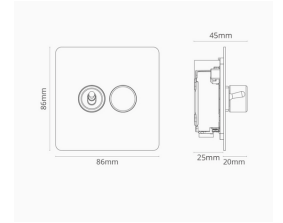

ELECTRICITY

TYPE: MIXED SWITCH

FINISH: BRASS NICKEL BRONZE

MIXED SWITCH/ 2G [1 Toggle + 1 Dimmer]

DIMMING: SUITABLE FOR TRAILING OR LEADING EDGE
MATERIALS: SOLID METALS