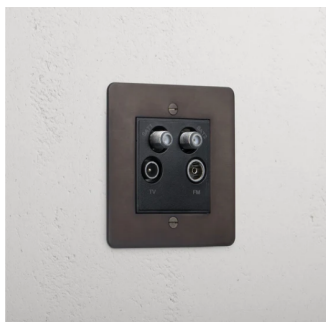

1G BLANK PLATE

2G BLANK PLATE

TV AERIAL + HDMI + CAT6 SOCKET

FBT SLAVE

CAT 6 SOCKET

TV OUTLET SOCKET

BT MASTER SOCKET

2G CAT6 SOCKET