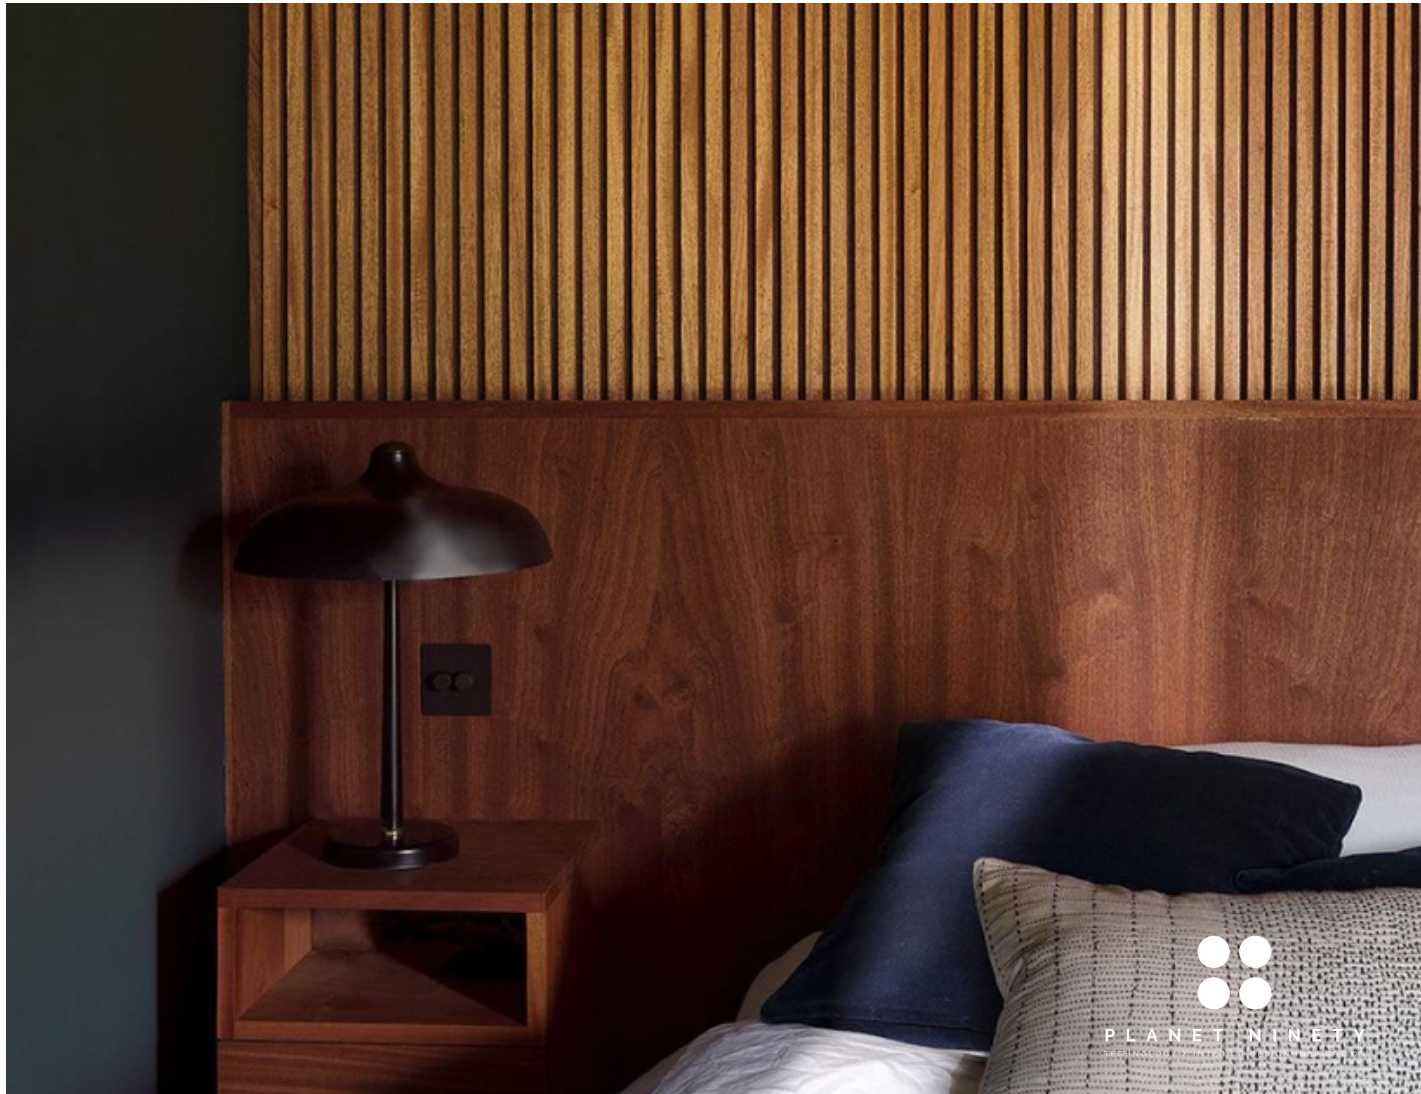

# CORSTON

ARCHITECTURAL DETAIL

PLANET NINETY  
TECHNOLOGY X INTERIOR DESIGN INSPIRATION

2023 edit

CATEGORY:

TOGGLE & DIMMER SWITCHES  
SOCKETS  
OTHER SWITCHES

PAGES:

9-16  
17-26  
27-34