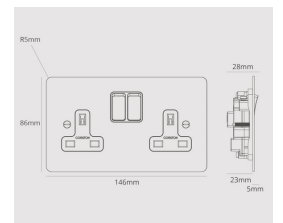

[Black Insert]