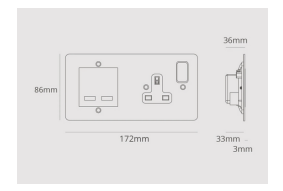

[Black Insert]