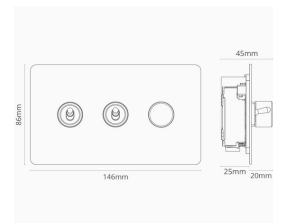

MIXED SWITCH/ 3G [2 Toggle + 1 Dimmer]

DIMMING: SUITABLE FOR TRAILING OR LEADING EDGE
MATERIALS: SOLID METALS