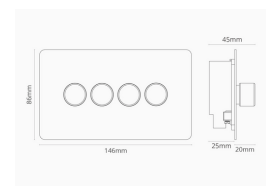

DIMMER SWITCH/ 4G

DIMMING:
SUITABLE FOR
TRAILING OR
LEADING EDGE

MATERIALS:
SOLID METALS