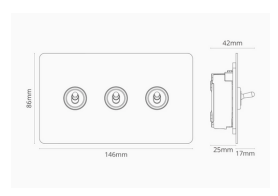

TOGGLE SWITCH/ 3G

OPTIONS:
1 WAY & 2 WAY
INTERMEDIATE
RETRACTIVE

MATERIALS:
SOLID METALS