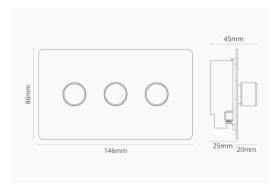

DIMMER SWITCH/ 3G

DIMMING:
SUITABLE FOR
TRAILING OR
LEADING EDGE

MATERIALS:
SOLID METALS