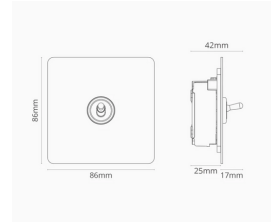

## TOGGLE SWITCH/ 1G

OPTIONS:  
1 WAY & 2 WAY  
INTERMEDIATE  
RETRACTIVE

MATERIALS:  
SOLID METALS