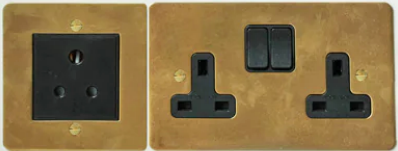

UK ELECTRICITY

FINISH: ● ● ●

TYPE: LIGHT SWITCHES | DIMMER SWITCHES | PLUG SOCKETS | OUTLETS
ELECTRICITY PLATES | MODULES | BACK BOXES

PLANET NINETY

TECHNOLOGY X INTERIOR DESIGN INSPIRATION