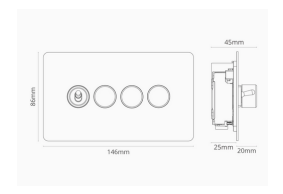

MIXED SWITCH/ 4G [1 Toggle + 3 Dimmer]

DIMMING: SUITABLE FOR TRAILING OR LEADING EDGE
MATERIALS: SOLID METALS