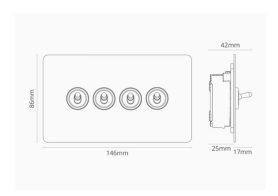

TOGGLE SWITCH/ 4G

OPTIONS:
1 WAY & 2 WAY
INTERMEDIATE
RETRACTIVE

MATERIALS:
SOLID METALS