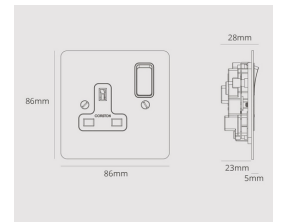

[Black Insert]