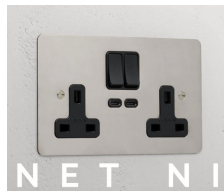

[Black Insert]