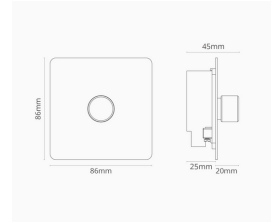

ELECTRICITY

TYPE: DIMMER SWITCH

FINISH: BRASS NICKEL BRONZE

DIMMER SWITCH/ 1G

DIMMING:
SUITABLE FOR
TRAILING OR
LEADING EDGE

MATERIALS:
SOLID METALS