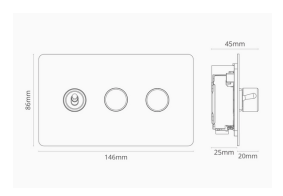

MIXED SWITCH/ 3G [1 Toggle + 2 Dimmer]

DIMMING: SUITABLE FOR TRAILING OR LEADING EDGE
MATERIALS: SOLID METALS