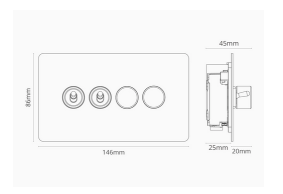

MIXED SWITCH/ 4G [2 Toggle + 2 Dimmer]

DIMMING: SUITABLE FOR TRAILING OR LEADING EDGE
MATERIALS: SOLID METALS