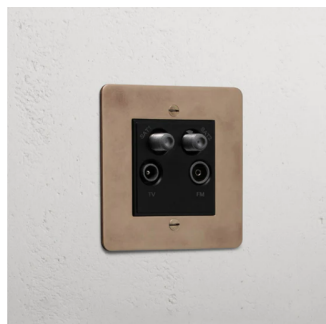

1G BLANK PLATE

2G BLANK PLATE

TV AERIAL + HDMI + CAT6 SOCKET

FBT SLAVE

CAT 6 SOCKET

TV OUTLET SOCKET

BT MASTER SOCKET

2G CAT6 SOCKET