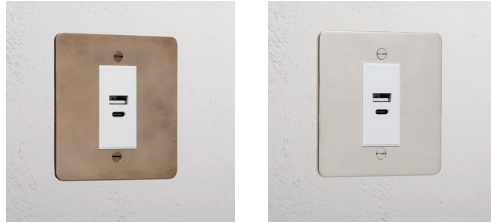

ELECTRICITY

TYPE: USB A+C SOCKETS

FINISH: BRASS NICKEL BRONZE

1G USB A + C SOCKET [White Insert]

MATERIALS:
SOLID METALS