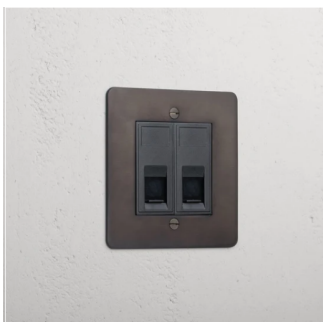

1G BLANK PLATE

2G BLANK PLATE

TV AERIAL + HDMI + CAT6 SOCKET

FBT SLAVE

CAT 6 SOCKET

TV OUTLET SOCKET

BT MASTER SOCKET

2G CAT6 SOCKET