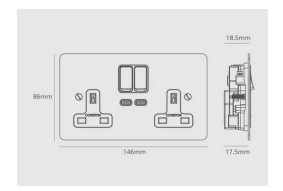

[Black Insert]