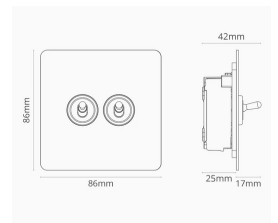

TOGGLE SWITCH/ 2G

OPTIONS:
1 WAY & 2 WAY
INTERMEDIATE
RETRACTIVE

MATERIALS:
SOLID METALS